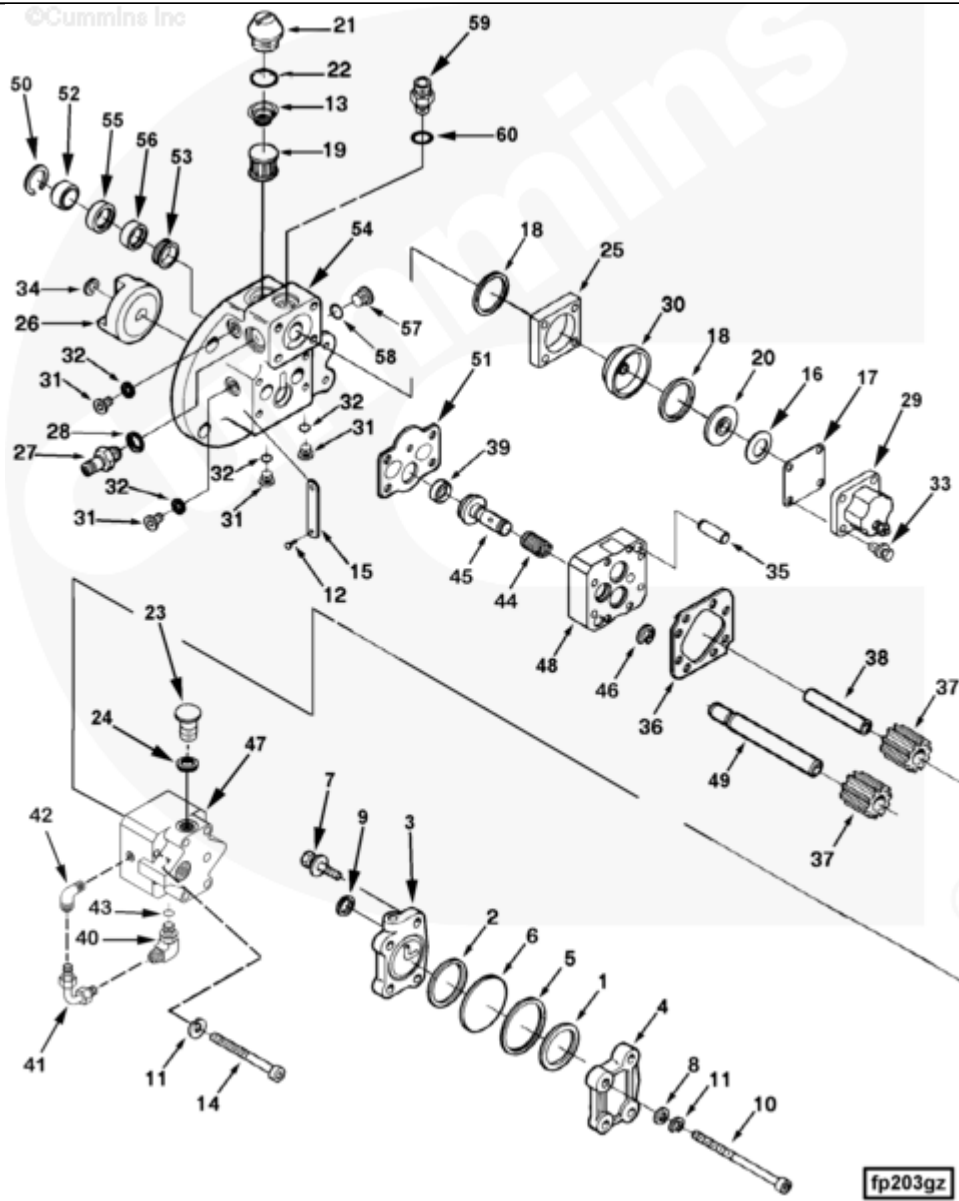

SMALL | MEDIUM | LARGE

Cart	Ref No	Part Number	Part Description	Required	Remarks
View My Cart					
		FP2961-03	Fuel Pump		

					Fuel Pump
					Fuel Inlet Restriction Sensor
					Prov: No
					Fuel Pump Type: Select
					Fuel Filter Loc: Remote from
					Fuel Pump
					Fuel Temp Sensor Provision:
					Yes
					Fuel Shutoff Valve Volts: 12
					Fuel Valve Terminal
					Provision: Single/Internal
					Ground
					External Drain Tube Loc: Top
					of Gear Pump
<input type="checkbox"/>		BM76340	Fuel Pump Damper	1	
<input type="checkbox"/>	1	100099	Rectangular Ring Seal	1	
<input type="checkbox"/>	2	139988	Rectangular Ring Seal	1	
<input type="checkbox"/>	3	153336	Fuel Pump Damper Body	1	
<input type="checkbox"/>	4	153338	Fuel Pump Damper Cover	1	
<input type="checkbox"/>	5	160514	Plain Washer	1	1 11/16 in.
<input type="checkbox"/>	6	202897	Fuel Pump Damper Diaphragm	1	
<input type="checkbox"/>	7	3017051	Captive Washer Cap Screw	2	1/4 - 20 X 1 1/8 in.
<input type="checkbox"/>	8	70704	Plain Washer	2	1/4 in.
<input type="checkbox"/>	9	151900	Rectangular Ring Seal	1	
<input type="checkbox"/>	10	153346	Socket Head Cap Screw	2	1/4 - 20 X 4 in.
<input type="checkbox"/>	11	181466	Lock Washer	4	1/4 in.
<input type="checkbox"/>		4010254	Fuel Pump	1	
<input type="checkbox"/>	12	S 2286	Drive Screw	2	3/16 in.